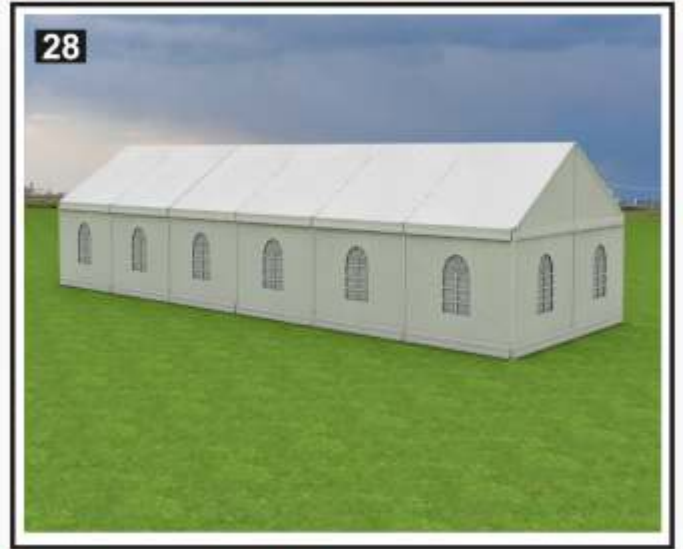

مقاطع النيوم عالية الجودة وغير قابلة للصدأ.