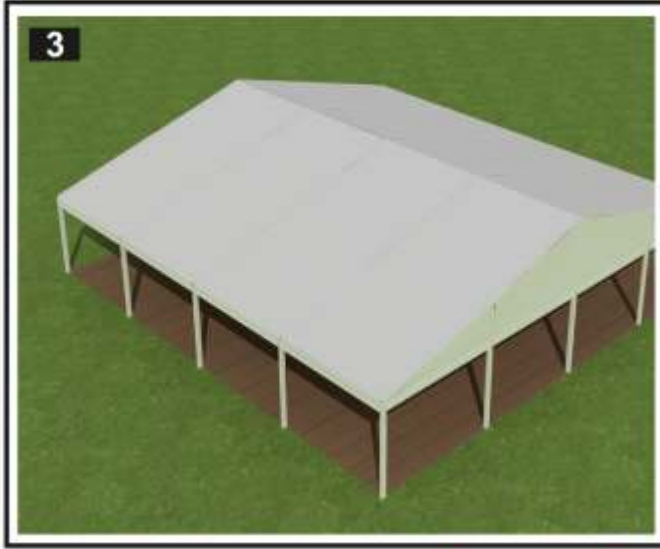

ديكورات داخلية عصرية