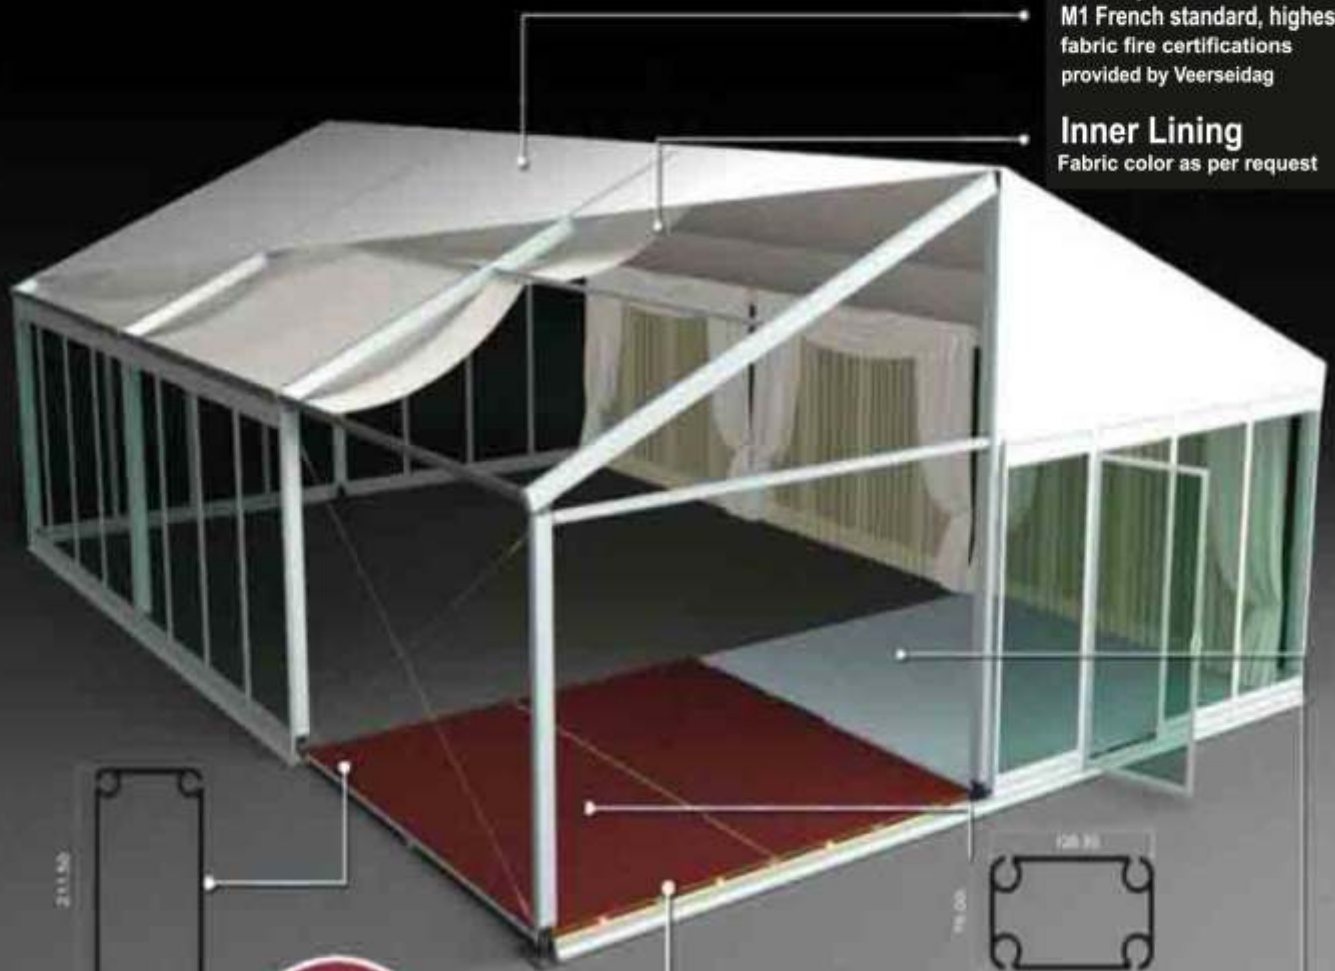

Side Walls

Several options are available according to the needs and purpose of the halls.

The sides can be made from soft PVC material, the same material used for the ceiling of the hall (which is the basic option) The side walls can also be replaced with transparent PVC sheet, glass, hard PVC of double glazed panels which provides sound and temperature insulation in addition to a longer life span of the hall.

خيام لا تتطلب ارضيات محددة حيث يمكن تركيبات فوق العشب (الاسفلت والأسمنت)

Roof Cover

B1 European standards, M1 French standard, highest fabric fire certifications provided by Veerseidag

Inner Lining

Fabric color as per request

Flooring

EASY FLOOR (ALUMINUM PROFILE)

Wooden flooring for the tent, 2.44X1.2m size standard wooden board with aluminum profile tube support it is fixed on the wooden rafter (50X75mm size)

The flooring system has been realized for bearing loads up to 600 kg for square meter. The panels are available different sizes. The Connection among the panels is guaranteed by a proper plate to the ground. The panels are provided with special profiles to be easily copied to the supporting main profile.

EASY FLOOR (ALUMINUM PROFILE)

The flooring system has been realized for bearing loads up to 600 kg for square meter. The panels are available different sizes. The Connection among the panels is guaranteed by a proper plate to the ground. The panels are provided with special profiles to be easily coupled to the supporting main profile.